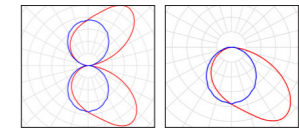

**Types**

PRODUCT CODE	POWER	LUMINOUS FLUX	COLOUR TEMP.	DIMENSION	WEIGHT
ASZM010.1A323.Z	10W	690lm	3000K	200x100x60mm	0,7kg

**Easy Connect**

Two cable entries  
Loop-In/Loop-Out

**Light distribution**

opal  
DOUBLE

opal  
SINGLE

**Dimensions**

**Adjustable light output**

Light distribution can be selected using a switch: switch between one-sided and two-sided light output