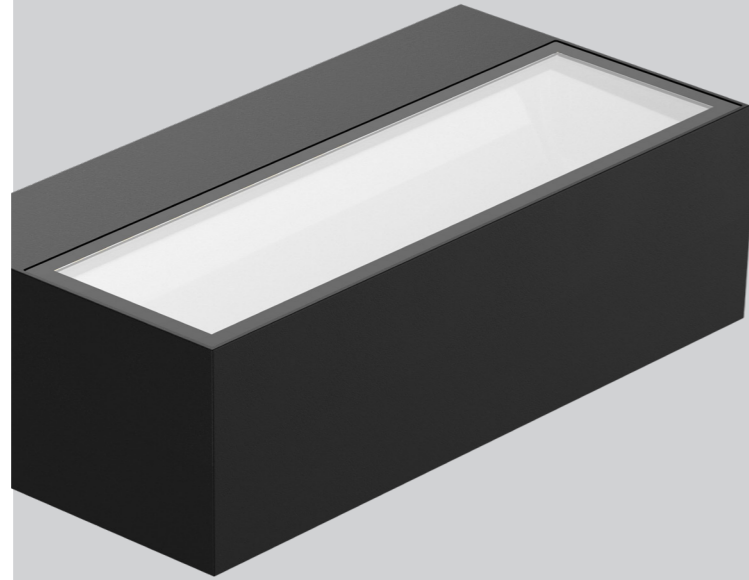

# ZEUS SMOOTH

**Quickinfo**

**LUMINAIRE**

wall  
surface mounted  
aluminium, black RAL9005  
IP65, IK06

**LED**

3000K  
CRI>80  
initial MacAdam 3 SDCM  
50.000h L80

**LIGHT DISTRIBUTION**

**ELECTRIC**

ON-OFF switchable

**Description**

The ZEUS SMOOTH wall spotlight combines linear design with functional flexibility for outdoor use. A special feature is the integrated switch, which can be used to switch the light output from one side to two sides. This allows the luminaire to be easily adapted to different architectural styles and lighting requirements.

Made of robust, black powder-coated aluminium and IP65 certified, the ZEUS SMOOTH is optimally protected against the elements. The LED control gear integrated into the housing enables easy installation and ensures maximum efficiency.

opal  
SINGLE

**Dimensions**

**Adjustable light output**

Light distribution can be selected using a switch: switch between one-sided and two-sided light output