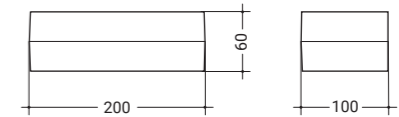

**Types**

PRODUCT CODE	POWER	LUMINOUS FLUX	COLOUR TEMP.	DIMENSION	WEIGHT
ASZM010.1A323.Z	10W	690lm	3000K	200x100x60mm	0,7kg

**Easy Connect**

Two cable entries  
Loop-In/Loop-Out

**Light distribution**

opal  
DOUBLE

opal  
SINGLE

**Dimensions**

**Adjustable light output**

Light distribution can be selected using a switch: switch between one-sided and two-sided light output