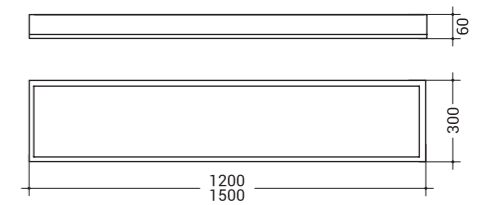

Types

PRODUCT CODE	POWER	LUMINOUS FLUX	DIMENSION	COLOUR TEMP.	WEIGHT
HLG2060.XEX22.E2	60W	9.400lm	1200x300mm	3000K 4000K	5,5kg
HLG2100.XEX22.E2	100W	14.500lm			7,5kg
HLG2115.XEX22.E2	115W	17.400lm	1500x300mm	3000K 4000K	7,5kg
HLG2150.XEX22.E2	150W	21.500lm			

1 Control
1... ON-OFF switchable
2... DALI dim

3 Colour temp.
3... 3000K
4... 4000K

Configurable as recessed version

Light distribution

REFLECTOR
55°x96°

Dimensions

Accessories

	PRODUCT CODE	DESCRIPTION
	HLG2ZB020	Y-Wire Suspension Set, Set of 2pcs