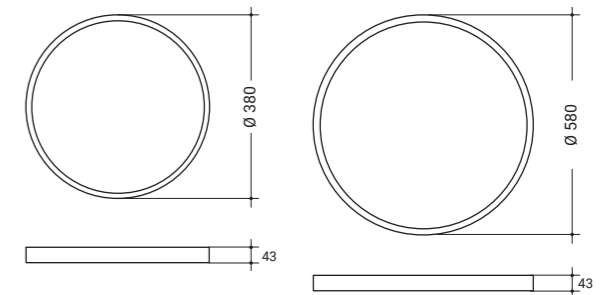

Types

PRODUCT CODE	POWER	LUMINOUS FLUX	COLOUR TEMP.	DIMENSION	WEIGHT
ALPR020.1BC22	10-20W	1.100lm - 2.500lm	3000K/3500K/4000K selectable	Ø380mm	1,2kg
ALPR032.1BC22	26-32W	3.000lm - 4.000lm		Ø580mm	2,3kg

Light distribution

MICROPRISM.
UGR19-21

Dimensions

Optic

Microprism texture for decreased luminous intensity

Mounting system

Innovative fastening mechanism for simple and fast assembly

Multicolour