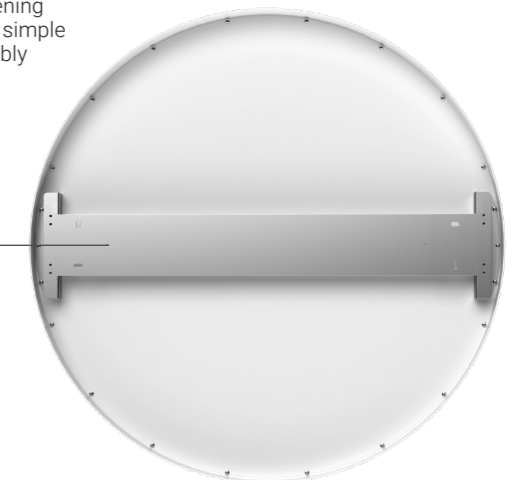

Types

PRODUCT CODE	POWER	LUMINOUS FLUX	COLOUR TEMP.	DIMENSION	WEIGHT
ALPR020.1BC22	10-20W	1.100lm - 2.500lm	3000K/3500K/4000K selectable	Ø380mm	1,2kg
ALPR032.1BC22	26-32W	3.000lm - 4.000lm		Ø580mm	2,3kg

Light distribution

MICROPRISM.
UGR19-21

Dimensions

Optic

Microprism texture for decreased luminous intensity

Mounting system

Innovative fastening mechanism for simple and fast assembly

Multicolour