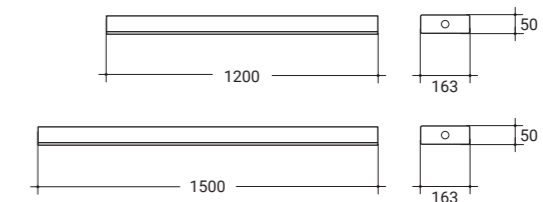

MICROPRISM.
UGR<19

Multicolour

One luminaire, different colour temperatures

Selectable colour temperatures:
3000K/4000K

Dimensions

Through-wiring

Incl. 3x1,5mm²
through-wiring

Connection