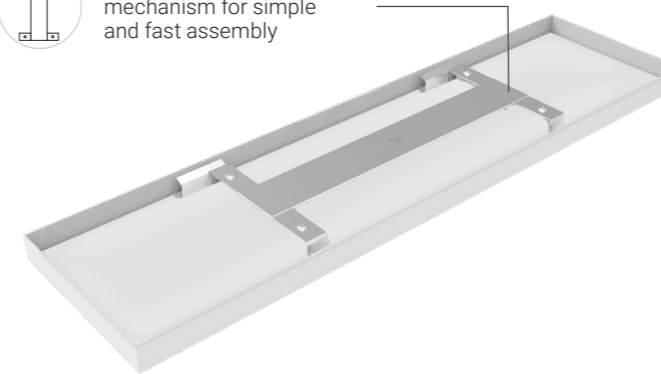

ELECTRIC

ON-OFF switchable

-230 V
50-60Hz

IP
40

Description

PLANELO RENEW is the ideal solution for simple and efficient lighting refurbishment. As the latest addition to the PLANELO family, it has been specifically developed to replace existing surface-mounted luminaires with minimal effort. Thanks to its innovative mounting system and tailored dimensions, PLANELO RENEW enables a quick and clean upgrade, effortlessly covering traces left behind by previous installations. Additional work by painters or drywallers is typically unnecessary. Crafted using advanced aluminum profile technology, PLANELO RENEW offers the simplest and most cost-effective way to replace outdated T5/T8 surface-mounted grid luminaires – transforming spaces with modern LED performance and a clean aesthetic.

Types

PRODUCT CODE	POWER	LUMINOUS FLUX	COLOUR TEMP.	WEIGHT
LFPWQ18.1BC22	18W	2.100lm	3000K / 4000K selectable	2,0kg
LFPW044.1B422	44W	5.600lm	4000K	6,0kg

What's new:

New size, endless possibilities!

This series is expanding to include the **295x295mm** format. The integrated multicolor function now offers you even more flexibility.

Light distribution

MICROPRISM
UGR19-22

Dimension

Mounting system

Innovative fastening mechanism for simple and fast assembly

Multicolour

One luminaire, different colour temperatures

Selectable colour temperatures: 3000K/4000K

Optic

Microprism texture for decreased luminous intensity

CLEAN UPGRADE. NO COMPROMISE.

Dismantling of the old recessed grid luminaires with T5/T8 fluorescent tubes. Existing signs of use and wear, as well as aging-related color differences, become visible