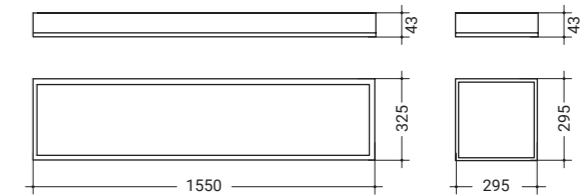

Types

PRODUCT CODE	POWER	LUMINOUS FLUX	COLOUR TEMP.	WEIGHT
LFPWQ18.1BC22	18W	2.100lm	3000K / 4000K selectable	2,0kg
LFPW044.1B422	44W	5.600lm	4000K	6,0kg

What's new:

New size, endless possibilities!

This series is expanding to include the **295x295mm** format. The integrated multicolor function now offers you even more flexibility.

Light distribution

MICROPRISM
UGR19-22

Dimension

Mounting system

Innovative fastening mechanism for simple and fast assembly

Multicolour

One luminaire, different colour temperatures

Selectable colour temperatures: 3000K/4000K