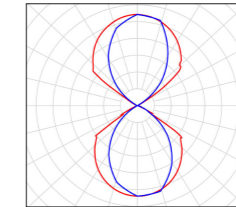

Types

PRODUCT CODE	POWER	LUMINOUS FLUX	OPTIC	COLOUR TEMP.	DIMENSION	WEIGHT
ASZ2S10.1C323.Z	10W	830lm	15°-120° adjustable	3000K	120x97x100mm	0,6kg
ASZ2S18.1C323.Z	18W	1.450lm			242x98x100mm	1,1kg

10W

Optic

15°-120°

18W

Dimension

10W

18W

Adjustable light cone

Beam angle up and down individually adjustable between 15° and 120°.