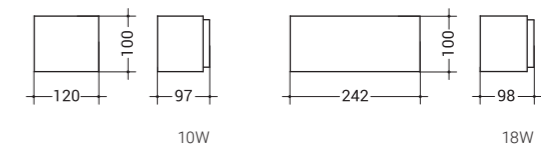

Types

PRODUCT CODE	POWER	LUMINOUS FLUX	OPTIC	COLOUR TEMP.	DIMENSION	WEIGHT
ASZ2S10.1C323.Z	10W	830lm	15°-120° adjustable	3000K	120x97x100mm	0,6kg
ASZ2S18.1C323.Z	18W	1.450lm			242x98x100mm	1,1kg

10W

Optic

15°-120°

18W

Dimension

10W

18W

Adjustable light cone

Beam angle up and down individually adjustable between 15° and 120°.