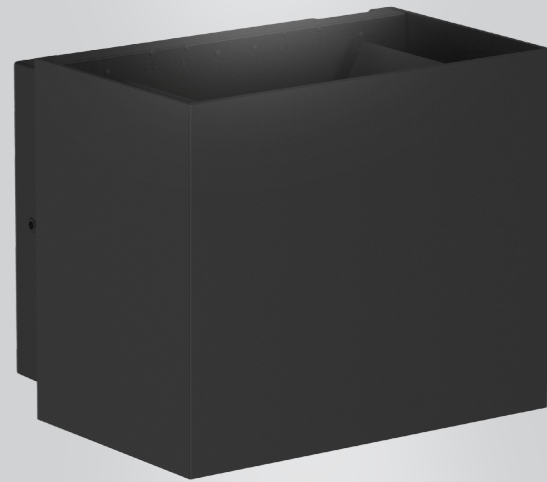

14 Architectural spotlights

ZEUS2 square

Quickinfo

LUMINAIRE

wall
surface mounted
aluminium, black RAL9005
IP65, IK06

LED

3000K
CRI>80
initial MacAdam 3 SDCM
50.000h L80

OPTIC

15°-120° adjustable

ELECTRIC

ON-OFF switchable

Description

Architectural spotlight with adjustable two-sided light emission. Flexible use on walls and facades, indoors and outdoors. High-quality housing made of black powder-coated aluminium. Highly efficient LED technology, weather-proof and durable. LED control gear integrated in the luminaire housing.

Types

PRODUCT CODE	POWER	LUMINOUS FLUX	OPTIC	COLOUR TEMP.	DIMENSION	WEIGHT
ASZ2S10.1C323.Z	10W	830lm	15°-120° adjustable	3000K	120x97x100mm	0,6kg
ASZ2S18.1C323.Z	18W	1.450lm			242x98x100mm	1,1kg

10W

Optic

15°-120°

18W

Dimension

10W

18W

Adjustable light cone

Beam angle up and down individually adjustable between 15° and 120°.