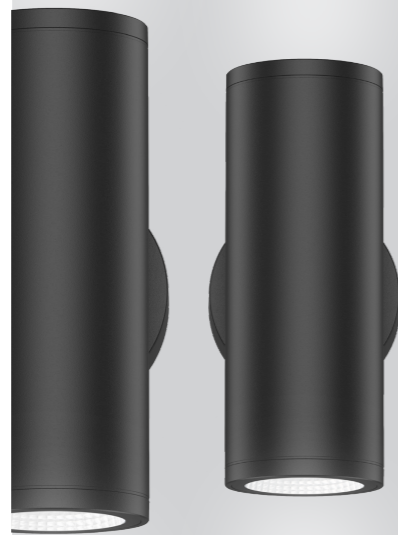

14 Architectural spotlights ZEUS2 round

Quickinfo

LUMINAIRE

wall
surface mounted
aluminium, black RAL9005
IP65, IK06

LED

3000K
CRI>80
initial MacAdam 3 SDCM
50.000h L80

OPTIC

direct-indirect 60°

ELECTRIC

ON-OFF switchable

Description

Architectural spotlight with two-sided light emission. Flexible use on walls and facades, indoors and outdoors. High-quality housing made of black powder-coated aluminium. Highly efficient LED technology, weatherproof and durable. LED control gear integrated in the luminaire housing.

Types

PRODUCT CODE	POWER	LUMINOUS FLUX	OPTIC	COLOUR TEMP.	DIMENSION	WEIGHT
ASZ2R10.11323.Z	10W	900lm	60°	3000K	Ø60x170x105mm	0,6kg
ASZ2R20.11323.Z	20W	2.200lm			Ø76x200x121mm	0,9kg

10W

Optic

MEDIUM 60°

20W

Dimension

10W

20W

ZEUS ROUND ROOF

Types

PRODUCT CODE	POWER	LUMINOUS FLUX	OPTIC	COLOUR TEMP.	WEIGHT
ASZRR12.11323	12W	1.300lm	80°	3000K	1,5kg

Optic

MEDIUM 80°