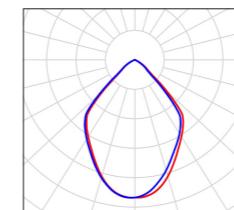

Types

PRODUCT CODE	POWER	LUMINOUS FLUX	OPTIC	COLOUR TEMP.	DIMENSION	WEIGHT
ASZ2R10.11323.Z	10W	900lm	60°	3000K	Ø60x170x105mm	0,6kg
ASZ2R20.11323.Z	20W	2.200lm			Ø76x200x121mm	0,9kg

10W

Optic

MEDIUM 60°

20W

Dimension

10W

20W

ZEUS ROUND ROOF

Types

PRODUCT CODE	POWER	LUMINOUS FLUX	OPTIC	COLOUR TEMP.	WEIGHT
ASZRR12.11323	12W	1.300lm	80°	3000K	1,5kg

Optic

MEDIUM 80°