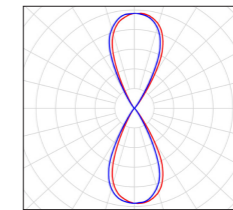

Types

PRODUCT CODE	POWER	LUMINOUS FLUX	OPTIC	COLOUR TEMP.	DIMENSION	WEIGHT
ASZ2R10.11323.Z	10W	900lm	60°	3000K	Ø60x170x105mm	0,6kg
ASZ2R20.11323.Z	20W	2.200lm			Ø76x200x121mm	0,9kg

10W

Optic

MEDIUM 60°

20W

Dimension

10W

20W

ZEUS ROUND ROOF

Types

PRODUCT CODE	POWER	LUMINOUS FLUX	OPTIC	COLOUR TEMP.	WEIGHT
ASZRR12.11323	12W	1.300lm	80°	3000K	1,5kg

Optic

MEDIUM 80°