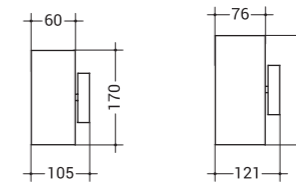

Types

PRODUCT CODE	POWER	LUMINOUS FLUX	OPTIC	COLOUR TEMP.	DIMENSION	WEIGHT
ASZ2R10.11323.Z	10W	900lm	60°	3000K	Ø60x170x105mm	0,6kg
ASZ2R20.11323.Z	20W	2.200lm			Ø76x200x121mm	0,9kg

10W

Optic

MEDIUM 60°

20W

Dimension

10W

20W

ZEUS ROUND ROOF

Types

PRODUCT CODE	POWER	LUMINOUS FLUX	OPTIC	COLOUR TEMP.	WEIGHT
ASZRR12.11323	12W	1.300lm	80°	3000K	1,5kg

Optic

MEDIUM 80°