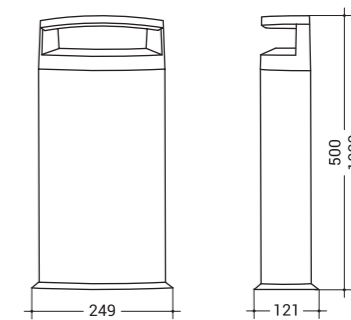

Types

PRODUCT CODE	POWER	LUMINOUS FLUX	COLOUR TEMP.	DIMENSION	WEIGHT
ASZA010.11323	10W	520lm	3000K	204x81x78mm	0,5kg

Optic

opal indirect

Dimension

Accessories

	PRODUCT CODE	DESCRIPTION
	ASZAZB050	Bollard base 500mm
	ASZAZB100	Bollard base 1000mm