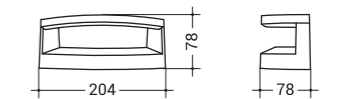

Types

PRODUCT CODE	POWER	LUMINOUS FLUX	COLOUR TEMP.	DIMENSION	WEIGHT
ASZA010.11323	10W	520lm	3000K	204x81x78mm	0,5kg

Optic

opal indirect

Dimension

Accessories

	PRODUCT CODE	DESCRIPTION
	ASZAZB050	Bollard base 500mm
	ASZAZB100	Bollard base 1000mm