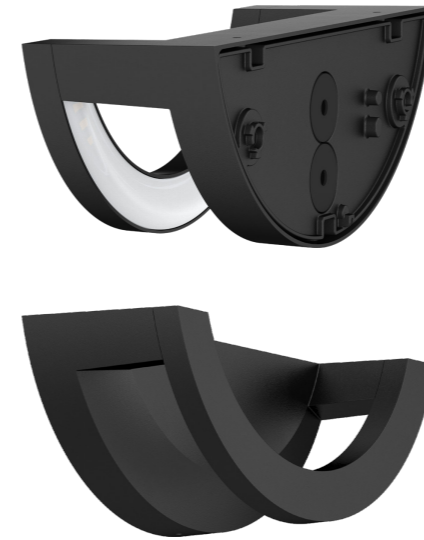

14 Architectural spotlights

ZEUS ARCO

Quickinfo

LUMINAIRE

wall, bollard (with accessories)
surface mounted
aluminium, black RAL9005
IP65, IK08

LED

3000K
CRI>80
initial MacAdam 3 SDCM
50.000h L80

OPTIC

opal indirect

ELECTRIC

ON-OFF switchable

Description

Architectural wall luminaire with pleasantly smooth indirect light emission. Flexible use on walls and facades, indoors and outdoors thanks to IP65 protection. High-quality housing made of black powder-coated aluminium. Efficient LED technology, weatherproof and durable. With the optional feet, ZEUS ARCO also offers an exceptionally elegant appearance as a fully-fledged bollard luminaire. LED control gear integrated in the luminaire housing.

Types

PRODUCT CODE	POWER	LUMINOUS FLUX	COLOUR TEMP.	DIMENSION	WEIGHT
ASZA010.11323	10W	520lm	3000K	204x81x78mm	0,5kg

Optic

opal indirect

Dimension

Accessories

	PRODUCT CODE	DESCRIPTION
	ASZAZB050	Bollard base 500mm
	ASZAZB100	Bollard base 1000mm