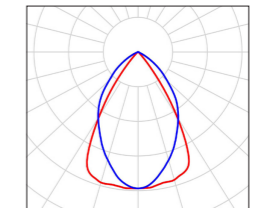

### Optic

Smooth opal structure for soft illumination

Multi-chamber reflector for controlled light distribution

### Optic

OPAL

REFLECTOR 60°x70°