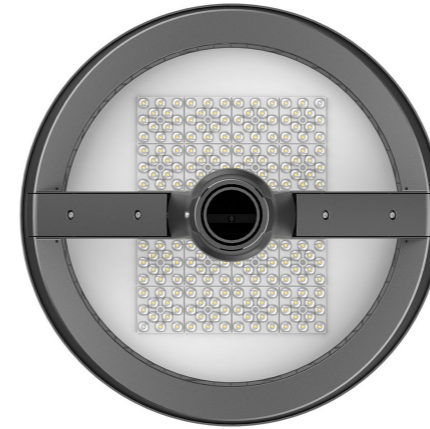

3 Colour Temp.

- 1... 2200K
- 2... 2700K
- 3... 3000K
- 4... 4000K

Optic

Dimension

Automatic DIM profile

A customised, autonomous dimming profile with time intervals and light levels is programmed into the LED control gear. No additional wiring is required on the luminaire.

Full cut-off luminaire

Luminaires that are shielded upwards and do not emit light in and above the horizontal.

Masts and accessories

All steel and aluminium masts incl. accessories are also available from UEBEX.