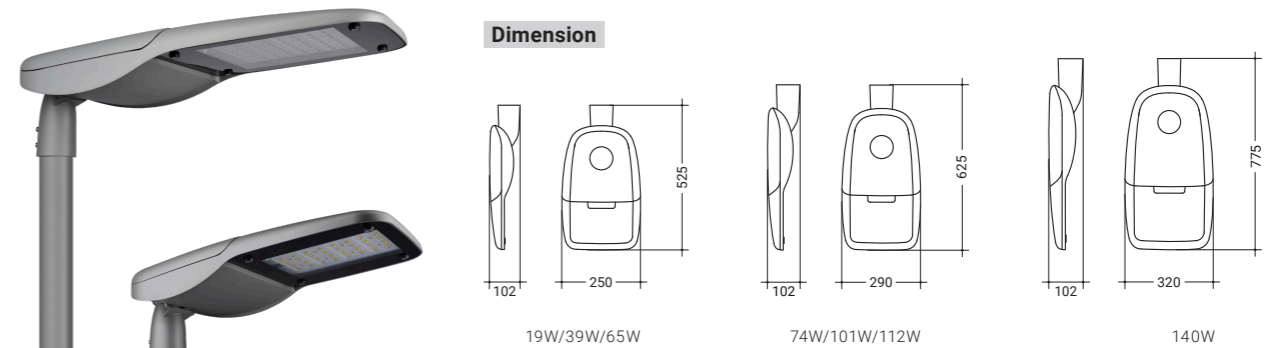

OPTIC

asymmetric street01 asymmetric wide01 streetwalk left, right

ELECTRIC

ON-OFF switchable DALI dim automatic DIM profile

Description

Contemporary street luminaire with a straightforward modern design language. Versatile solution for professional lighting of all types of traffic routes. Housing made of grey powder-coated die-cast aluminium. Highly efficient LED technology with innovative lens system for optimal light intensity distribution. Cover made of transparent tempered glass. Extremely weather-resistant and durable. Quick and easy mounting with stainless steel clamping screws. Additional adapters for wall and pole mounting available on request.

Installation and maintenance

Tool-free opening of the luminaire, simplifies installation and maintenance

Automatic DIM profile

A customised, autonomous dimming profile with time intervals and light levels is programmed into the LED control gear. No additional wiring is required on the luminaire.

Full cut-off luminaire

Luminaires that are shielded upwards and do not emit light in and above the horizontal.

Optic

Dimension

Masts and accessories

All steel and aluminium masts incl. accessories are also available from UEBEX.