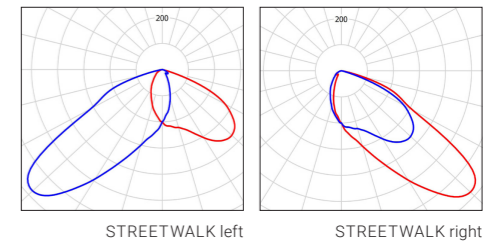

MID2

Quickinfo

LUMINAIRE

street, path, parking space for spigot Ø60mm or Ø76mm with optional adaptor aluminium, grey RAL9007 IP66, IK09

LED

2200K, 2700K, 3000K, 4000K CRI>70, CRI>80 optional initial MacAdam 4 SDCM 100.000h L80

OPTIC

asymmetric street01 asymmetric wide01 streetwalk left, right

ELECTRIC

ON-OFF switchable DALI dim automatic DIM profile

Description

Contemporary street luminaire with a straightforward modern design language. Versatile solution for professional lighting of all types of traffic routes. Housing made of grey powder-coated die-cast aluminium. Highly efficient LED technology with innovative lens system for optimal light intensity distribution. Cover made of transparent tempered glass. Extremely weather-resistant and durable. Quick and easy mounting with stainless steel clamping screws. Additional adapters for wall and pole mounting available on request.

Types

PRODUCT CODE	POWER	LUMINOUS FLUX	COLOUR TEMP.	MOUNTING HIGH	WEIGHT	
STM2020.XXX14	19W	2.600lm	2200K 2700K 3000K 4000K	4-6m	5,3kg	
STM2040.XXX14	39W	5.100lm				
STM2060.XXX14	65W	8.400lm				
STM2080.XXX14	74W	10.300lm				
STM2100.XXX14	101W	13.800lm	3000K / 4000K	4-8m	7,2kg	
STM2120.XXX14	112W	14.600lm				
STM2140.XXX14	140W	18.200lm		8-10m		8,4kg

1 Control
1... ON-OFF switchable
2... DALI dim
6... Automatic DIM profile

2 Optic
2... STREET01
3... WIDE01
L... STREETWALK left
R... STREETWALK right

3 Colour Temp.
1... 2200K
2... 2700K
3... 3000K
4... 4000K

Installation and maintenance

Tool-free opening of the luminaire, simplifies installation and maintenance

Automatic DIM profile

A customised, autonomous dimming profile with time intervals and light levels is programmed into the LED control gear. No additional wiring is required on the luminaire.