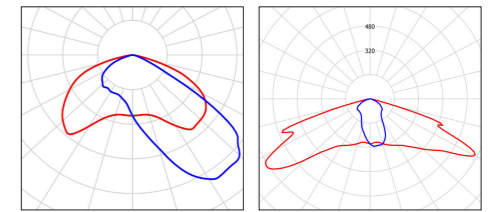

MID2

Quickinfo

LUMINAIRE

street, path, parking space for spigot Ø60mm or Ø76mm with optional adaptor aluminium, grey RAL9007 IP66, IK09

LED

2200K, 2700K, 3000K, 4000K CRI>70, CRI>80 optional initial MacAdam 4 SDCM 100.000h L80

OPTIC

asymmetric street01 asymmetric wide01 streetwalk left, right

ELECTRIC

ON-OFF switchable DALI dim automatic DIM profile

Description

Contemporary street luminaire with a straightforward modern design language. Versatile solution for professional lighting of all types of traffic routes. Housing made of grey powder-coated die-cast aluminium. Highly efficient LED technology with innovative lens system for optimal light intensity distribution. Cover made of transparent tempered glass. Extremely weather-resistant and durable. Quick and easy mounting with stainless steel clamping screws. Additional adapters for wall and pole mounting available on request.

Types

PRODUCT CODE	POWER	LUMINOUS FLUX	COLOUR TEMP.	MOUNTING HIGH	WEIGHT	
STM2020.XXX14	19W	2.600lm	2200K 2700K 3000K 4000K	4-6m	5,3kg	
STM2040.XXX14	39W	5.100lm				
STM2060.XXX14	65W	8.400lm				
STM2080.XXX14	74W	10.300lm				
STM2100.XXX14	101W	13.800lm	3000K / 4000K	4-8m	7,2kg	
STM2120.XXX14	112W	14.600lm				
STM2140.XXX14	140W	18.200lm		8-10m		8,4kg

1 Control
1... ON-OFF switchable
2... DALI dim
6... Automatic DIM profile

2 Optic
2... STREET01
3... WIDE01
L... STREETWALK left
R... STREETWALK right

3 Colour Temp.
1... 2200K
2... 2700K
3... 3000K
4... 4000K

Installation and maintenance

Tool-free opening of the luminaire, simplifies installation and maintenance

Automatic DIM profile

A customised, autonomous dimming profile with time intervals and light levels is programmed into the LED control gear. No additional wiring is required on the luminaire.