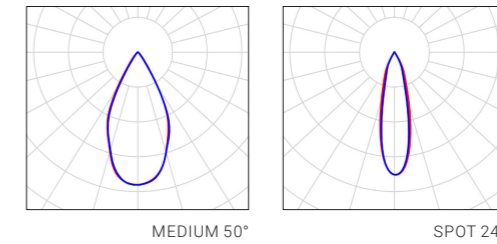

Types

PRODUCT CODE	POWER	LUMINOUS FLUX	COLOUR TEMP.	EXECUTION
ASB2S08.1X323.M	8W	900lm	3000K	flange plate
ASB2S08.1X323.E				ground spike

incl. 45cm
rubber cable

Optic

Dimension