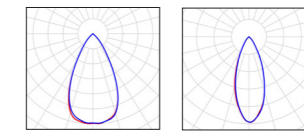

Now also available as **STRAIGHT LINE** with a square frame despite a round ceiling cut-out.

Types

PRODUCT CODE LUMINAIRE	CONTROL	PRODUCT CODE POWER GEAR	POWER	LUMINOUS FLUX	CURRENT	DIMENSION	CUT-OUT
DLC2S13.0XX2X.2	ON-OFF	VSG.ASI018.01	10 - 13W	1.380 - 1.780lm	max. 320mA	Ø110mm	Ø90-95mm
	DALI2 dim	VSG.ASI026.02	13W	1.780lm			
	PHASE dim	VSG.ASI015.05	8 - 13W	1.100 - 1.780lm			
DLC2M20.0XX2X.2	ON-OFF	VSG.ASI018.01	10 - 18W	1.440 - 2.600lm	max. 600mA	Ø172mm	Ø150-165mm
	DALI2 dim	VSG.ASI026.02	13 - 25W	1.900 - 3.600lm			
	PHASE dim	VSG.ASI015.05	8-15W	1.150-2.160lm			
DLC2L25.0XX2X.2	ON-OFF	VSG.ASI018.01	10 - 18W	1.440 - 2.600lm	max. 740mA	Ø228mm	Ø200-210mm
	DALI2 dim	VSG.ASI035.01	20 - 30W	2.880 - 4.320lm			
		VSG.ASI026.02	13 - 26W	1.900 - 3.600lm			
	PHASE dim	VSG.ASI015.05	8 - 15W	1.150-2.160lm			
		VSG.ASI025.05	15 - 25W	1.890 - 3.900lm			
		VSG.ASI035.05	20 - 30W	2.880 - 4.320lm			

2 Light distribution
1... MEDIUM 60°
2... SPOT 36°

3 Colour temp
3... 3000K
4... 4000K

Detailed performance settings can be found on pages 58/59.

EB Multilumen

One luminaire, different luminous intensities
Power levels can be easily adjusted using a DIP switch

What's new.

all detailed performance settings for the luminaire you can find on pages 58/59

Light distribution

Dimensions

Reflector

Tool-free interchangeable reflector for customized design and adaptation

PRODUCT CODE	DESCRIPTION
DLC2SZB020.X	Reflector for housing size Ø110mm
DLC2MZB020.X	Reflector for housing size Ø172mm
DLC2LZB020.X	Reflector for housing size Ø228mm

X Colour
2... faceted high-gloss
3... black glossy

Square frame - STRAIGHT LINE

PRODUCT CODE	DESCRIPTION
DLC2MZB030.X	For CAPICO2 M Cut-Out: Ø150-165mm External dimension: 175x175mm
DLC2LZB030.X	For CAPICO2 L Cut-Out: Ø200-210mm External dimension: 230x230mm