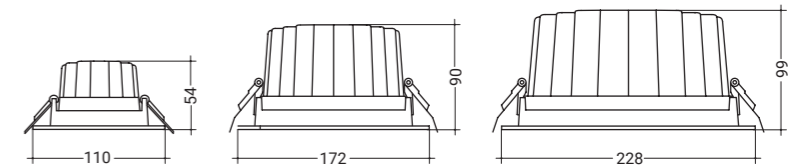

Now also available as **STRAIGHT LINE** with a square frame despite a round ceiling cut-out.

Types

PRODUCT CODE LUMINAIRE	CONTROL	PRODUCT CODE POWER GEAR	POWER	LUMINOUS FLUX	CURRENT	DIMENSION	CUT-OUT
DLC2S13.0XX2X.2	ON-OFF	VSG.ASI018.01	10 - 13W	1.380 - 1.780lm	max. 320mA	Ø110mm	Ø90-95mm
	DALI2 dim	VSG.ASI026.02	13W	1.780lm			
	PHASE dim	VSG.ASI015.05	8 - 13W	1.100 - 1.780lm			
DLC2M20.0XX2X.2	ON-OFF	VSG.ASI018.01	10 - 18W	1.440 - 2.600lm	max. 600mA	Ø172mm	Ø150-165mm
	DALI2 dim	VSG.ASI026.02	13 - 25W	1.900 - 3.600lm			
	PHASE dim	VSG.ASI015.05	8-15W	1.150-2.160lm			
DLC2L25.0XX2X.2	ON-OFF	VSG.ASI018.01	10 - 18W	1.440 - 2.600lm	max. 740mA	Ø228mm	Ø200-210mm
	DALI2 dim	VSG.ASI035.01	20 - 30W	2.880 - 4.320lm			
		VSG.ASI026.02	13 - 26W	1.900 - 3.600lm			
	PHASE dim	VSG.ASI015.05	8 - 15W	1.150-2.160lm			
		VSG.ASI025.05	15 - 25W	1.890 - 3.900lm			
		VSG.ASI035.05	20 - 30W	2.880 - 4.320lm			

What's new.

all detailed performance settings for the luminaire you can find on pages 58/59

Light distribution

Dimensions

Reflector

Tool-free interchangeable reflector for customized design and adaptation

PRODUCT CODE	DESCRIPTION
DLC2SZB020.X	Reflector for housing size Ø110mm
DLC2MZB020.X	Reflector for housing size Ø172mm
DLC2LZB020.X	Reflector for housing size Ø228mm

X Colour
2... faceted high-gloss
3... black glossy

Square frame - STRAIGHT LINE

PRODUCT CODE	DESCRIPTION
DLC2MZB030.X	For CAPICO2 M Cut-Out: Ø150-165mm External dimension: 175x175mm
DLC2LZB030.X	For CAPICO2 L Cut-Out: Ø200-210mm External dimension: 230x230mm