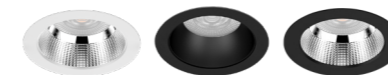

06 Downlights CAPICO2 ROUND

Quickinfo

LUMINAIRE

ceiling
recessed
aluminium, white/black
IP54, IK06

LED

3000K, 4000K
CRI>80
initial MacAdam 3 SDCM
50.000h L80

LIGHT DISTRIBUTION

ELECTRIC

ON-OFF switchable
DALI dim
PHASE dim

Description

The versatile LED downlight CAPICO2 combines highest efficiency with modern aesthetics. Its elegant aluminum housing is complemented by a removable trim frame available in white or black. The high-gloss faceted reflector with a fine honeycomb structure ensures brilliant light distribution and excellent glare control. Efficient LED technology combined with optimized passive thermal management guarantees maximum output, longevity and sustainability. Ideal for reception areas, corridors, offices, conference rooms, retail spaces, and museums the CAPICO2 stands out as a stylish lighting solution for the most demanding applications. Tool-free installation with a spring-loaded clamp mechanism enables quick and easy mounting.

What's new.

all detailed performance settings for the luminaire you can find on pages 58/59

Light distribution

Dimensions

Reflector

Tool-free interchangeable reflector for customized design and adaptation

PRODUCT CODE	DESCRIPTION
DLC2SZB020.X	Reflector for housing size Ø110mm
DLC2MZB020.X	Reflector for housing size Ø172mm
DLC2LZB020.X	Reflector for housing size Ø228mm

X Colour
2... faceted high-gloss
3... black glossy

Square frame - STRAIGHT LINE

PRODUCT CODE	DESCRIPTION
DLC2MZB030.X	For CAPICO2 M Cut-Out: Ø150-165mm External dimension: 175x175mm
DLC2LZB030.X	For CAPICO2 L Cut-Out: Ø200-210mm External dimension: 230x230mm