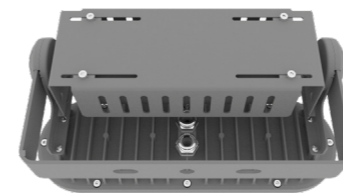

### LUMINAIRE

ceiling, wall, mast  
surface mounted  
aluminium, grey RAL7040  
IP66, IK08

## Description

ATUR2 floodlight combines compactness and power in a robust die-cast aluminum housing that withstands even the harshest conditions. Highly efficient LEDs provide uniform light distribution and high luminous flux packages. A replaceable ballast with temperature monitoring ensures safety and longevity. The adjustable mounting bracket allows flexible installation—both suspended and standing.

## Types

PRODUCT CODE	POWER	LUMINOUS FLUX	COLOUR TEMP.	WEIGHT
FLA2045.13X24.2	45W	7.300lm	3000K 4000K	2,8kg
FLA2090.13X24.2	90W	14.700lm		3,8kg

3 Colour temp.  
3... 3000K  
4... 4000K

ATUR2 45W

ATUR2 90W