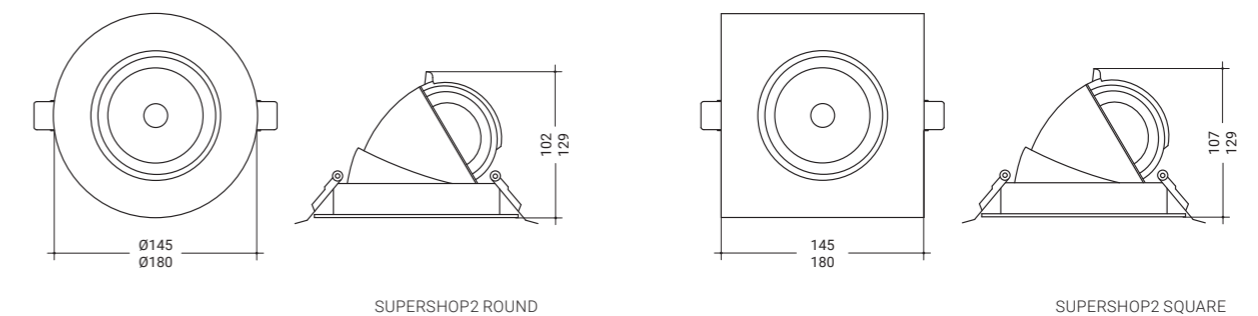

### SUPERSHOP2 ROUND

PRODUCT CODE	POWER	LUMINOUS FLUX	COLOUR TEMP.	DIMENSION	CUTOUT	WEIGHT
DLS2R20.X1X22	20W	2.100lm	3000K 4000K	Ø145mm	Ø120-130mm	0,7kg
DLS2R35.X1X22	35W	3.900lm		Ø180mm	Ø165-175mm	1,3kg

### SUPERSHOP2 SQUARE

PRODUCT CODE	POWER	LUMINOUS FLUX	COLOUR TEMP.	DIMENSION	CUTOUT	WEIGHT
DLS2S20.X1X22	20W	2.400lm	3000K 4000K	145x145mm	125x125mm	0,7kg
DLS2S35.X1X22	35W	4.400lm		180x180mm	165x165mm	1,3kg

## Dimension