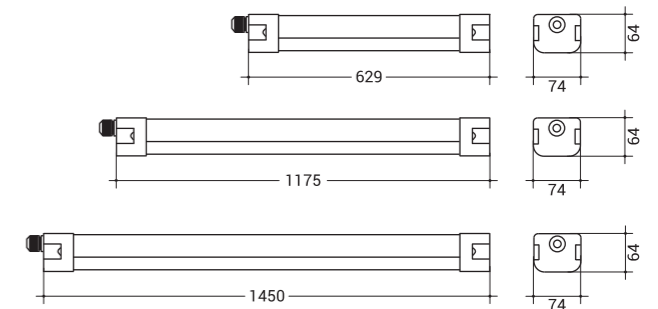

### Types

PRODUCT CODE	POWER	LUMINOUS FLUX	LENGTH	COLOUR TEMP.	WEIGHT
FRPSF20.1A X22.4D	20W	3.000lm	629mm	3000K 4000K	0,6kg
FRPS040.1A X22.4D	20-40W	2.900 - 5.800lm	1175mm		1,5kg
FRPS060.1A X22.4D	30-60W	4.500 - 8.900lm	1450mm		1,6kg

### Dimension