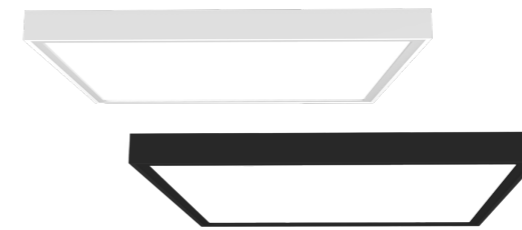

PLANELO PREMIUM

Quickinfo

LUMINAIRE

ceiling
recessed, surface mounted, suspended
aluminium, white/black
IP20

LED

3000K, 4000K
CRI>80
initial MacAdam 3 SDCM
50.000h L80

OPTIC

microprism. wide UGR19

ELECTRIC

ON-OFF switchable
DALI dim
1-10V dim
PHASE dim

Description

Ultra-flat, multi-layered light field with minimalist aluminium design and surrounding trim. Designed for installation in modular ceilings M600 or M625, PLANELO PREMIUM combines all the properties for modern, glare-free task lighting according to DIN EN 12464-1 (UGR<19). The microprismatic diffuser with intelligent light extraction and highly reflective coating provides absolutely homogeneous light distribution. The versatile accessories offer additional mounting options.

Types

PRODUCT CODE	POWER	LUMINOUS FLUX	COLOUR TEMP.	DIMENSION	WEIGHT
LFPQ018.XBX2X.P	18W	1.900lm	3000K 4000K	295x295mm	1,0kg
LFPQ036.XBX2X.P	36W	4.500lm		620x620mm	2,0kg
LFPR036.XBX22.P	36W	4.200lm		1195x295mm	

1 Control
1... ON-OFF switchable
2... DALI dim
3... 1-10V dim
5... PHASE dim

3 Colour Temp.
3... 3000K
4... 4000K

5 Housing colour
2... white
3... black

Special dimensions
on request

Optic

UGR19 MICROPRISMATIC

Optic

Microprism structure
for reduced luminance

Dimension

Accessories

	PRODUCT CODE	DESCRIPTION
	LFPQZB010	Surface mounting frame 625x625x45mm, white
	LFPQZB011	Surface mounting frame 300x300x45mm, white
	LFPQZB010.3	Surface mounting frame 625x625x45mm, black
	LFPQZB011.3	Surface mounting frame 300x300x45mm, black
	LFPRZB010	Surface mounting frame 1200x300x45mm, white
	LFPQZB020	Y-rope system, Set of 2pcs, 1500mm
	LFPQZB031	Mounting clamps, Set of 4pcs
	LFPRZB030.S	Extension frame for Module ceiling M625, 1245x308mm, white