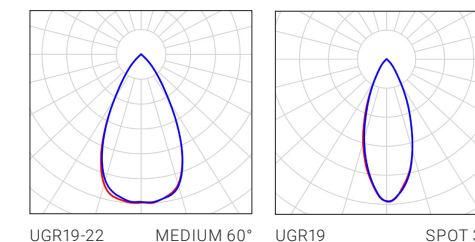

Types

PRODUCT CODE	POWER	LUMINOUS FLUX	COLOUR TEMP.	DIMENSION	CUTOUT	WEIGHT
DLC2S13.XXX2X	13W	1.300lm	3000K 4000K	Ø110mm	Ø90-95mm	0,3kg
DLC2M20.XXX2X	20W	2.300lm		Ø172mm	Ø150-165mm	0,7kg
DLC2L25.XXX2X	25W	3.000lm		Ø228mm	Ø200-210mm	1,1kg
DLC2L35.XXX2X	35W	4.100lm				

.X|X|X|X|X
1 2 3 5

1 Control
1... ON-OFF switchable
2... DALI dim
5... PHASE dim

2 Optic
1... MEDIUM 60°
2... SPOT 36°

3 Colour Temp.
3... 3000K
4... 4000K

5 Housing colour
2... white
3... black

Reflector

Tool-free insertable reflector for individual design and adjustment.

PRODUCT CODE	DESCRIPTION
DLC2XZB020.1	Faceted reflector high-gloss
DLC2XZB020.3	Reflector black glossy

X Size
S... for housing Ø110mm
M... for housing Ø172mm
L... for housing Ø228mm

Combinations

Optic

Dimension