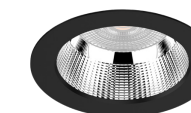

symmetric 36° UGR19
symmetric 60° UGR19-22

ELECTRIC

ON-OFF switchable
DALI dim
PHASE dim

Description

Versatile and compact LED downlight made of aluminium with a removable cover frame in white or black. Coated high-gloss faceted reflector with fine honeycomb structure and precise beam characteristics. Highly efficient light source with excellent glare control and passive thermal management. CAPICO2 combines efficiency and functionality with an attractive modern appearance and is a perfect lighting tool for reception, corridor, office, conference room, shop or museum. Tool-free mounting thanks to spring-loaded clamping mechanism.

Types

PRODUCT CODE	POWER	LUMINOUS FLUX	COLOUR TEMP.	DIMENSION	CUTOUT	WEIGHT
DLC2S13.XXX2X	13W	1.300lm	3000K 4000K	Ø110mm	Ø90-95mm	0,3kg
DLC2M20.XXX2X	20W	2.300lm		Ø172mm	Ø150-165mm	0,7kg
DLC2L25.XXX2X	25W	3.000lm		Ø228mm	Ø200-210mm	1,1kg
DLC2L35.XXX2X	35W	4.100lm				

.X|X|X|X|X
1 2 3 5

1 Control
1... ON-OFF switchable
2... DALI dim
5... PHASE dim

2 Optic
1... MEDIUM 60°
2... SPOT 36°

3 Colour Temp.
3... 3000K
4... 4000K

5 Housing colour
2... white
3... black

Reflector

Tool-free insertable reflector for individual design and adjustment.

PRODUCT CODE	DESCRIPTION
DLC2XZB020.1	Faceted reflector high-gloss
DLC2XZB020.3	Reflector black glossy

X Size
S... for housing Ø110mm
M... for housing Ø172mm
L... for housing Ø228mm

Combinations

Optic

Dimension