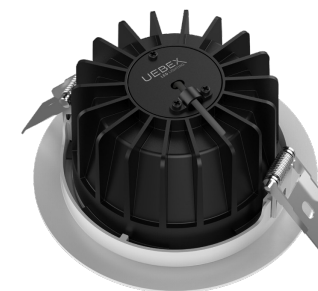

Combinations