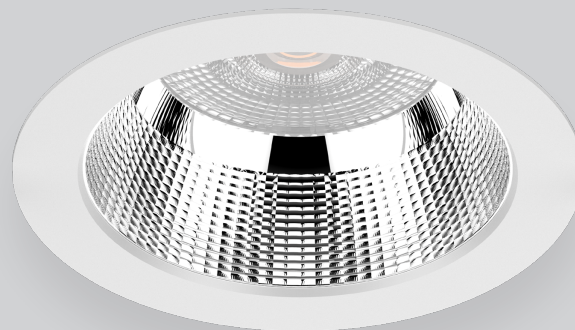

06 Downlights

CAPICO2 ROUND

Quickinfo

LUMINAIRE

ceiling
recessed
aluminium, white/black
IP54, IK06

LED

3000K, 4000K
CRI>80
initial MacAdam 3 SDCM
50.000h L80

OPTIC

symmetric 36° UGR19
symmetric 60° UGR19-22

ELECTRIC

ON-OFF switchable
DALI dim
PHASE dim

Description

Versatile and compact LED downlight made of aluminium with a removable cover frame in white or black. Coated high-gloss faceted reflector with fine honeycomb structure and precise beam characteristics. Highly efficient light source with excellent glare control and passive thermal management. CAPICO2 combines efficiency and functionality with an attractive modern appearance and is a perfect lighting tool for reception, corridor, office, conference room, shop or museum. Tool-free mounting thanks to spring-loaded clamping mechanism.

Types

PRODUCT CODE	POWER	LUMINOUS FLUX	COLOUR TEMP.	DIMENSION	CUTOUT	WEIGHT
DLC2S13.XXX2X	13W	1.300lm	3000K 4000K	Ø110mm	Ø90-95mm	0,3kg
DLC2M20.XXX2X	20W	2.300lm		Ø172mm	Ø150-165mm	0,7kg
DLC2L25.XXX2X	25W	3.000lm		Ø228mm	Ø200-210mm	1,1kg
DLC2L35.XXX2X	35W	4.100lm				

PRODUCT CODE	DESCRIPTION
DLC2XZB020.1	Faceted reflector high-gloss
DLC2XZB020.3	Reflector black glossy

X Size
S... for housing Ø110mm
M... for housing Ø172mm
L... for housing Ø228mm

Combinations

Optic

Dimension