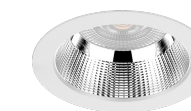

symmetric 36° UGR19
symmetric 60° UGR19-22

ELECTRIC

ON-OFF switchable
DALI dim
PHASE dim

Description

Versatile and compact LED downlight made of aluminium with a removable cover frame in white or black. Coated high-gloss faceted reflector with fine honeycomb structure and precise beam characteristics. Highly efficient light source with excellent glare control and passive thermal management. CAPICO2 combines efficiency and functionality with an attractive modern appearance and is a perfect lighting tool for reception, corridor, office, conference room, shop or museum. Tool-free mounting thanks to spring-loaded clamping mechanism.

Types

PRODUCT CODE	POWER	LUMINOUS FLUX	COLOUR TEMP.	DIMENSION	CUTOUT	WEIGHT
DLC2S13.XXX2X	13W	1.300lm	3000K 4000K	Ø110mm	Ø90-95mm	0,3kg
DLC2M20.XXX2X	20W	2.300lm		Ø172mm	Ø150-165mm	0,7kg
DLC2L25.XXX2X	25W	3.000lm		Ø228mm	Ø200-210mm	1,1kg
DLC2L35.XXX2X	35W	4.100lm				

.X|X|X|X|X
1 2 3 5

1 Control
1... ON-OFF switchable
2... DALI dim
5... PHASE dim

2 Optic
1... MEDIUM 60°
2... SPOT 36°

3 Colour Temp.
3... 3000K
4... 4000K

5 Housing colour
2... white
3... black

Reflector

Tool-free insertable reflector for individual design and adjustment.

PRODUCT CODE	DESCRIPTION
DLC2XZB020.1	Faceted reflector high-gloss
DLC2XZB020.3	Reflector black glossy

X Size
S... for housing Ø110mm
M... for housing Ø172mm
L... for housing Ø228mm

Combinations

Optic

Dimension