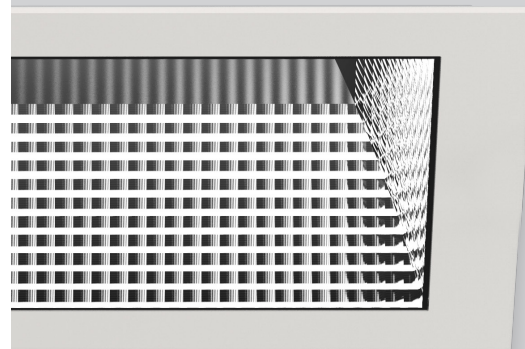

06 Downlights

CAPICO2 SQUARE

Quickinfo

LUMINAIRE

ceiling
recessed
aluminium, white
IP44, IK06

LED

3000K, 4000K
CRI>80
initial MacAdam 3 SDCM
50.000h L80

OPTIC

symmetric 60° UGR19

ELECTRIC

ON-OFF switchable
DALI dim
PHASE dim

Description

Versatile and compact LED downlight made of aluminium with square cover frame in white. Coated high-gloss faceted reflector with fine honeycomb structure and precise beam characteristics. Highly efficient light source with excellent glare control and passive thermal management. CAPICO2 combines efficiency and functionality with an attractive modern appearance and is a perfect lighting tool for reception, corridor, office, conference room, shop or museum. Tool-free mounting thanks to spring-loaded clamping mechanism.

Types

PRODUCT CODE	POWER	LUMINOUS FLUX	COLOUR TEMP.	DIMENSION	CUTOUT	WEIGHT
DLC2025.X1X22.S	25W	2.400lm	3000K / 4000K	190x190mm	170x170mm	1kg

1 Control
1... ON-OFF switchable
2... DALI dim
5... PHASE dim

3 Colour Temp.
3... 3000K
4... 4000K

Optic

UGR19 MEDIUM 60°

Dimension