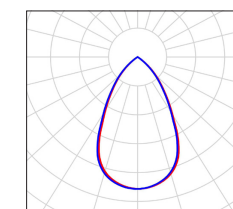

Types

PRODUCT CODE	POWER	LUMINOUS FLUX	COLOUR TEMP.	DIMENSION	CUTOUT	WEIGHT
DLC2025.X1X22.S	25W	2.400lm	3000K / 4000K	190x190mm	170x170mm	1kg

1 Control
1... ON-OFF switchable
2... DALI dim
5... PHASE dim

3 Colour Temp.
3... 3000K
4... 4000K

Optic

UGR19 MEDIUM 60°

Dimension