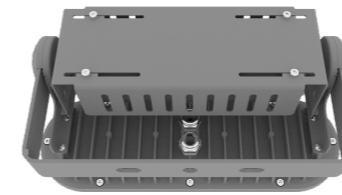

02 Floodlights ATUR2

Quickinfo

LUMINAIRE

ceiling, wall, mast
surface mounted
aluminium, grey RAL7040
IP66, IK08

LED

3000K, 4000K
CRI>80
initial MacAdam 4 SDCM
50.000h L70

OPTIC

symmetric 90°

ELEKTRIC

ON-OFF switchable

Description

Our small but powerful all-rounder in the floodlight range. Made of die-cast aluminium to the highest industrial standard. Extremely robust and resistant housing for the toughest environmental conditions. Highly efficient and long-life LEDs with uniform light distribution and high luminous flux packages. Integrated, replaceable ballast with temperature monitoring. Swivelling mounting bracket suitable for suspended and vertical mounting.

Types

PRODUCT CODE	POWER	LUMINOUS FLUX	COLOUR TEMP.	WEIGHT
FLA2045.13X24	45W	6.000lm	3000K 4000K	2,8kg
FLA2090.13X24	90W	12.400lm		3,8kg

ATUR2 90W

Optic

Dimension