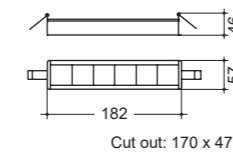

ORDER CODE	SYSTEM POWER	LUMINOUS FLUX	COLOUR TEMP.	LENGTH	CUT OUT
DLLP016.X1X22.S	16W	1.600lm	3000K / 4000K	182mm	170x47mm
DLLP024.X1X22.M	24W	2.400lm		345mm	333x47mm
DLLP036.X1X22.L	36W	3.600lm		510mm	498x47mm

.X - X - - 1 control 3 colour temp.  
1 3 5 ON/OFF + DIM PHASE 3 3000K  
2 DALI 4 4000K

Lichtkurven / Lightcurves

UGR19 beam angle 85°

Cut out: 170 x 47

Cut out: 333 x 47

Technische Skizzen | Technical sketches

Cut out: 498 x 47