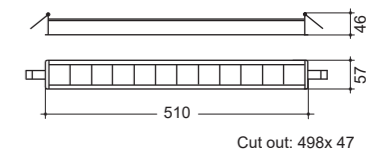

ORDER CODE	SYSTEM POWER	LUMINOUS FLUX	COLOUR TEMP.	LENGTH	CUT OUT
DLLP016.X1X22.S	16W	1.600lm	3000K / 4000K	182mm	170x47mm
DLLP024.X1X22.M	24W	2.400lm		345mm	333x47mm
DLLP036.X1X22.L	36W	3.600lm		510mm	498x47mm

.X - X - - 1 control 3 colour temp.  
1 3 5 ON/OFF + DIM PHASE 3 3000K  
2 DALI 4 4000K

Lichtkurven / Lightcurves

UGR19 beam angle 85°

Cut out: 170 x 47

Cut out: 333 x 47

Technische Skizzen | Technical sketches

Cut out: 498 x 47