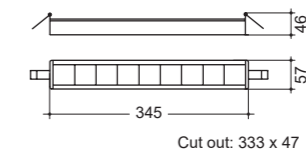

ORDER CODE	SYSTEM POWER	LUMINOUS FLUX	COLOUR TEMP.	LENGTH	CUT OUT
DLLP016.X1X22.S	16W	1.600lm	3000K / 4000K	182mm	170x47mm
DLLP024.X1X22.M	24W	2.400lm		345mm	333x47mm
DLLP036.X1X22.L	36W	3.600lm		510mm	498x47mm

.X - X - - 1 control 3 colour temp.  
1 3 5 ON/OFF + DIM PHASE 3 3000K  
2 DALI 4 4000K

Lichtkurven / Lightcurves

UGR19 beam angle 85°

Cut out: 170 x 47

Cut out: 333 x 47

Technische Skizzen | Technical sketches

Cut out: 498 x 47