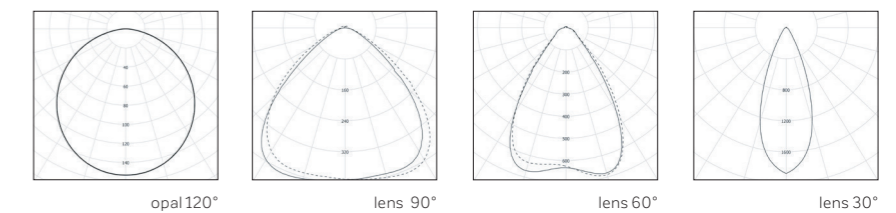

One luminaire, different luminous intensities

DIP switches can be used to set different lumen packages or power levels, and these can be changed again at any time.

Tragschiene IP40 / Trunking rail IP40

| ORDER CODE | LENGTH | WIRING | IP RATE |
|--------------------|--------|---------|---------|
| LBCLTS14.8P.40.S2 | 1440mm | 8 pole | IP40 |
| LBCLTS14.12P.40.S2 | | 12 pole | |

Lichtkurven | Lightcurves

Technische Skizzen | Technical sketches