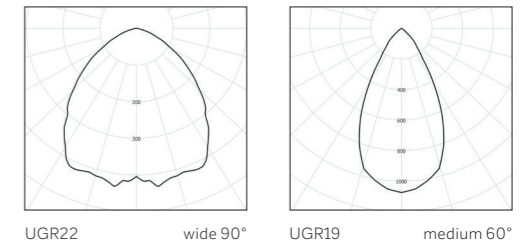

Downlights 06 CAPICO

ORDER CODE	SYSTEM POWER	LUMINOUS FLUX	COLOUR TEMP.	DIMENSION	CUT OUT
DLCA016.X2X22	16W	1.650lm	3000K / 4000K	Ø 190mm	Ø 150-165mm
DLCA021.XXX22	21W	2.300lm		Ø 230mm	Ø 205-215mm
DLCA032.XXX22	32W	3.300lm			

.X|X|X -- 1 control 2 optics 3 colour temp.
1 1 ON/OFF 1 1 WIDE 90° 3 3 3000K
2 2 DALI 2 2 MEDIUM 60° 4 4 4000K

Lichtkurven | Lightcurves