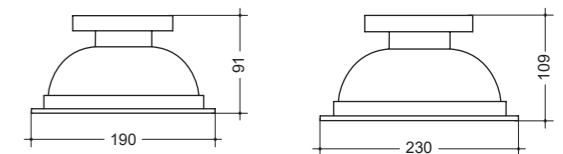

Downlights 06 CAPICO

ORDER CODE	SYSTEM POWER	LUMINOUS FLUX	COLOUR TEMP.	DIMENSION	CUT OUT
DLCA016.X2X22	16W	1.650lm	3000K / 4000K	Ø 190mm	Ø 150-165mm
DLCA021.XXX22	21W	2.300lm		Ø 230mm	Ø 205-215mm
DLCA032.XXX22	32W	3.300lm			

.X|X|X -- 1 control 2 optics 3 colour temp.
 1 1 ON/OFF 1 1 WIDE 90° 3 3 3000K
 2 2 DALI 2 2 MEDIUM 60° 4 4 4000K

Lichtkurven | Lightcurves

Technische Skizzen | Technical sketches

White powder coated frame