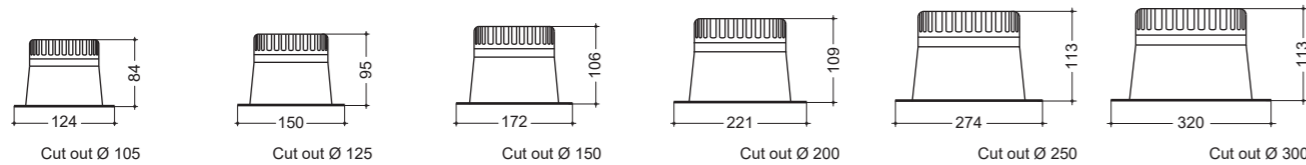

ASPETTO

Einbauehäuse / Recessed housing

APZBRE.100.2.X	APZBRE.125.2.X	APZBRE.150.2.X	APZBRE.200.2.X	APZBRE.250.2.X	APZBRE.300.2.X
Passend für Lichtmodul M - 7W / 15W Suitable for light module M - 7W / 15W			Passend für Lichtmodul L - 20W / 30W / 40W Suitable for light module L - 20W / 30W / 40W