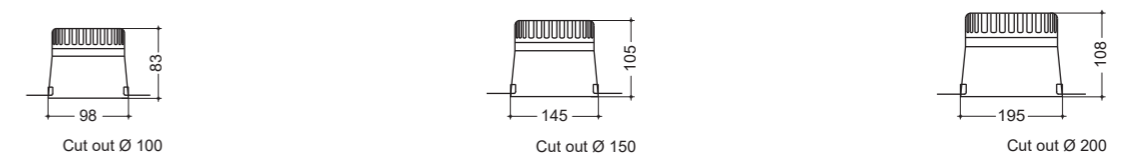

ASPETTO

Einbauehäuse rahmenlos / Trimless housing

APZBTR.100.2.X	APZBTR.150.2.X	APZBTR.200.2.X
Passend für Lichtmodul M - 7W / 15W Suitable for light module M - 7W / 15W		Passend für Lichtmodul L - 20W / 30W / 40W Suitable for light module L - 20W / 30W / 40W