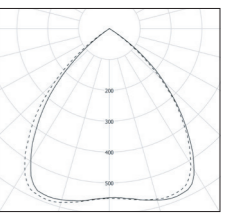

## Build your own luminaire

Lichtkurven / Lightcurves

wide 85°