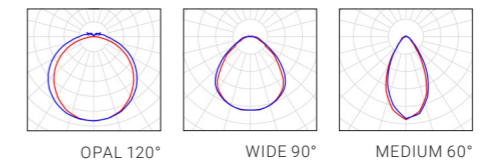

Light distribution