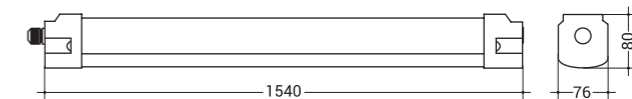

PRODUCT CODE	POWER	LUMINOUS FLUX	LIGHT DISTRIBUTION	COLOUR TEMP.	WEIGHT
FRP2071.XAX22.1	35-70W ₁	5.900 - 11.800lm ₁	OPAL	3000K 4000K	3kg*
FRP2075.XXX22.1	33-73W ₁	5.900 - 13.000lm ₁	MEDIUM 60° WIDE 90°		

1 Control

1... ON-OFF switchable
2... DALI dim
8... emergency 3h 10W

2 Light distribution

1... WIDE 90°
2... MEDIUM 60°

3 Colour temp.

3... 3000K
4... 4000K

* Applicable for ON-OFF switchable control
*excl. emergency function

Light distribution

Dimensions

Accessories

	PRODUCT CODE	DESCRIPTION
	LBCLZB010	Cable suspension kit 2m, Set of 2pcs
	LBCLZB020	Chain suspension kit 2m, Set of 2pcs
	LBCLZB021	Chain holder mounting kit for installation with existing chain suspension, Set of 2pcs
	FRMSZB030	Mounting bracket swivelling, Set of 2pcs