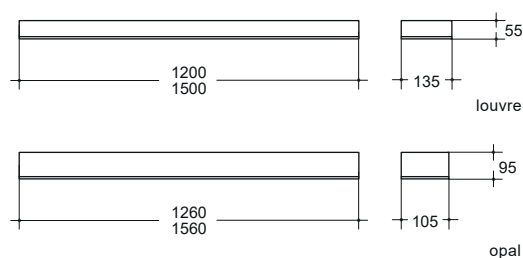

Gesamtleistung: 28W, 44W, 21W, 43W, 31W, 44W
 Optik: opal, louvre
 Steuerung: ON/OFF, DALI
 Farbtemperatur: 3000K, 4000K
 Dimension: 1200/1260mm, 1500/1560mm

LICHTVERTEILUNG

DIMENSION

OFFICE

ARTIKELNUMMER	OPTIK	LEISTUNG	STEUERUNG	LICHTFARBE	DIMENSION	
ALOF028.1E322	louvre	28W	ON/OFF	3000K	1200x135mm (3,7kg)	
ALOF028.1E422				4000K		
ALOF028.2E322				DALI	3000K	
ALOF028.2E422					4000K	
ALOF044.1E322			44W	ON/OFF	3000K	1500x135mm (5,1kg)
ALOF044.1E422					4000K	
ALOF044.2E322			DALI	3000K		
ALOF044.2E422				4000K		
ALOO021.1A322	opal	21W	ON/OFF	3000K	1260x105mm (2,3kg)	
ALOO021.1A422				4000K		
ALOO021.2A322				DALI	3000K	
ALOO021.2A422					4000K	
ALOO043.1A322			43W	ON/OFF	3000K	
ALOO043.1A422					4000K	
ALOO043.2A322				DALI	3000K	
ALOO043.2A422					4000K	
ALOO031.1A322			31W	ON/OFF	3000K	1560x105mm (2,7kg)
ALOO031.1A422					4000K	
ALOO031.2A322				DALI	3000K	
ALOO031.2A422					4000K	
ALOO044.1A322		44W	ON/OFF	3000K		
ALOO044.1A422				4000K		
ALOO044.2A322			DALI	3000K		
ALOO044.2A422				4000K		