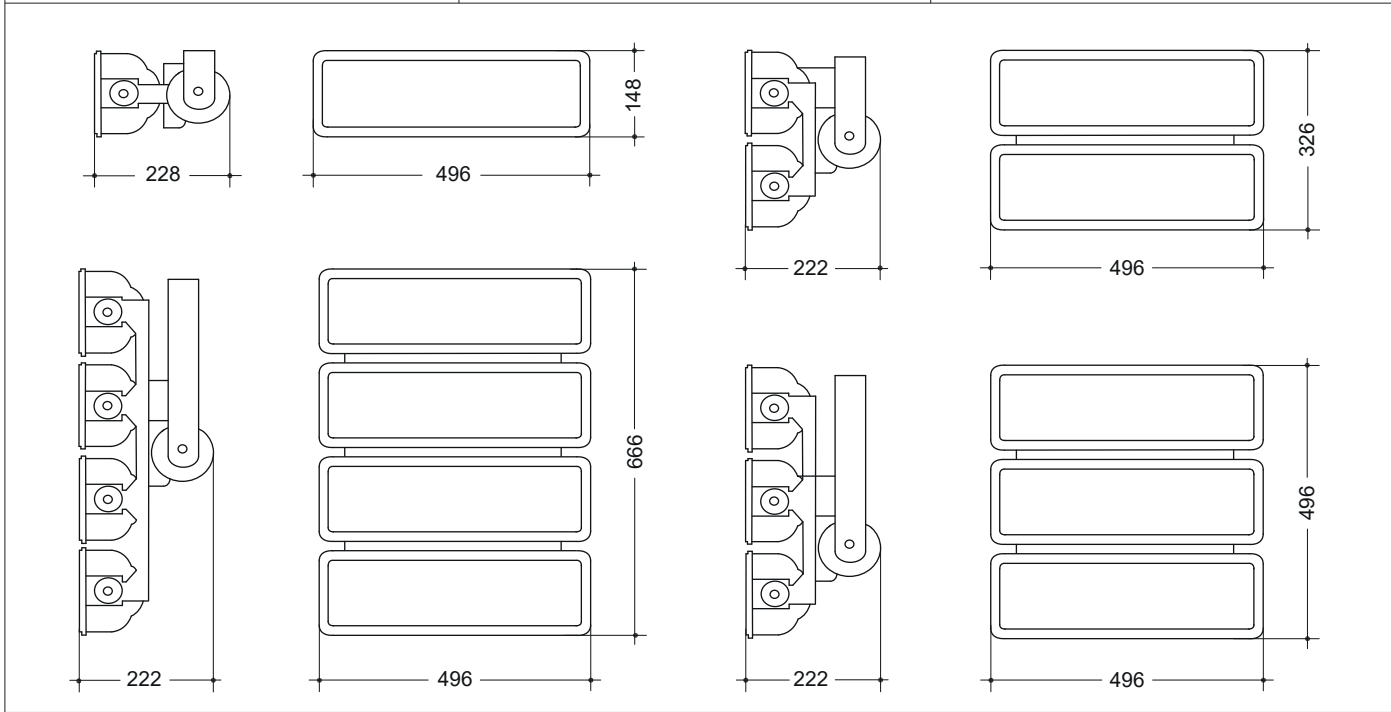

Name	Input Characteristics
Flutlichtstrahler ATUR2 200W FLA2200; 400W FLA2400 600W FLA2600; 800W FLA2800	200-240V 50/60Hz

No.	Name	No.	Name
1	electric box	6	module connector plate
2	strengthen bracket	7	module angle scale
3	bracket junction plate	8	lamp dial
4	U-bracket	9	adjustable connector
5	butterfly nut	10	light source module