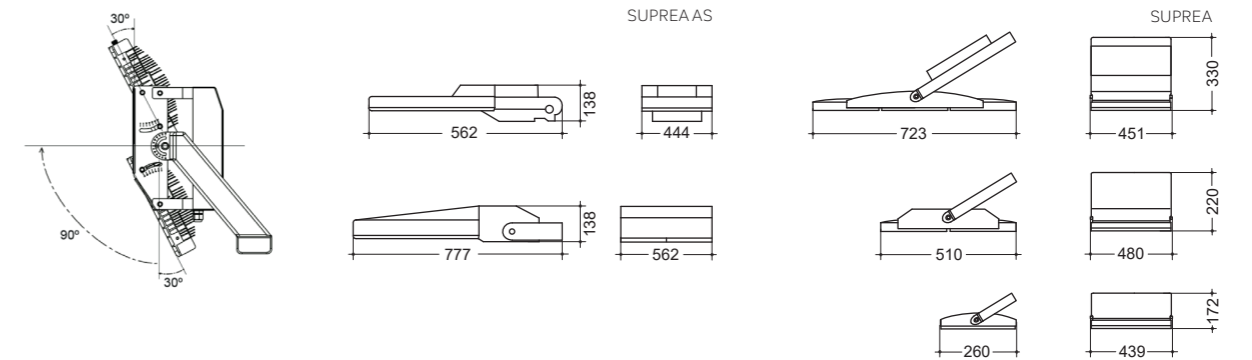

Technische Skizzen | Technical sketches