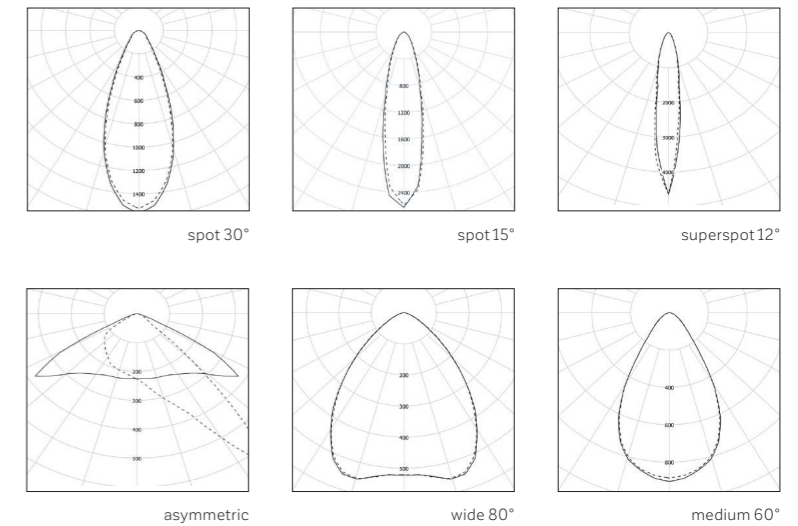

Lichtkurven | Lightcurves