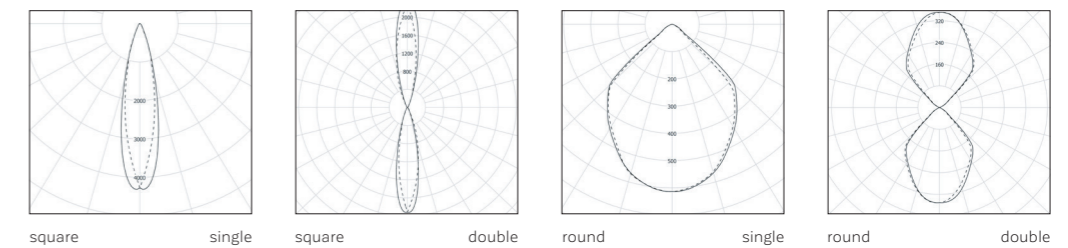

Lichtkurven | Lightcurves