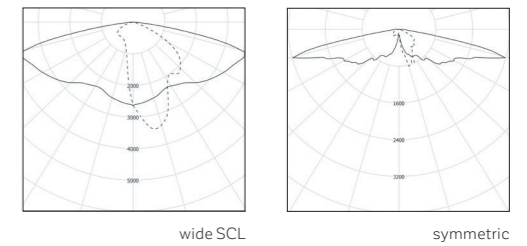

Decorative pole-top luminaires 14 PROMO FINO

ORDER CODE	SYSTEM POWER	LED LUMINOUS EFFICIENCY	TYPICAL MOUNTING HEIGHT	WEIGHT
SDPF008.XXX14	10-20W	up to 168lm/W	3-6m	7kg
SDPF016.XXX14	15-38W			

.X|X|X -- 1 control 2 optics 3 colour temp.
1 2 3 1 ON/OFF 3 WIDE SCL 1 2200K
6 DIM STREET 6 SYMMETR. 2 2700K
3 3000K
4 4000K

Lichtkurven | Lightcurves