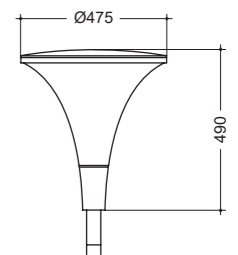

Technische Skizzen | Technical sketches