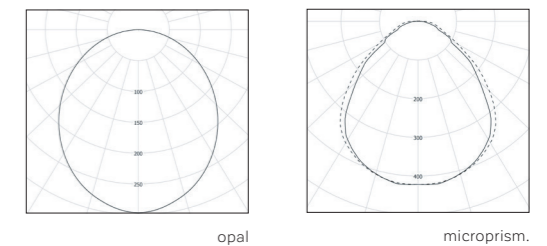

Lichtkurven | Lightcurves

opal microprism.