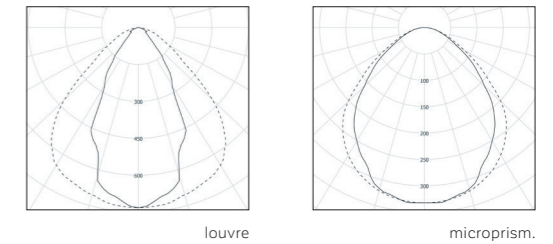

Lichtkurven | Lightcurves

louvre microprism.